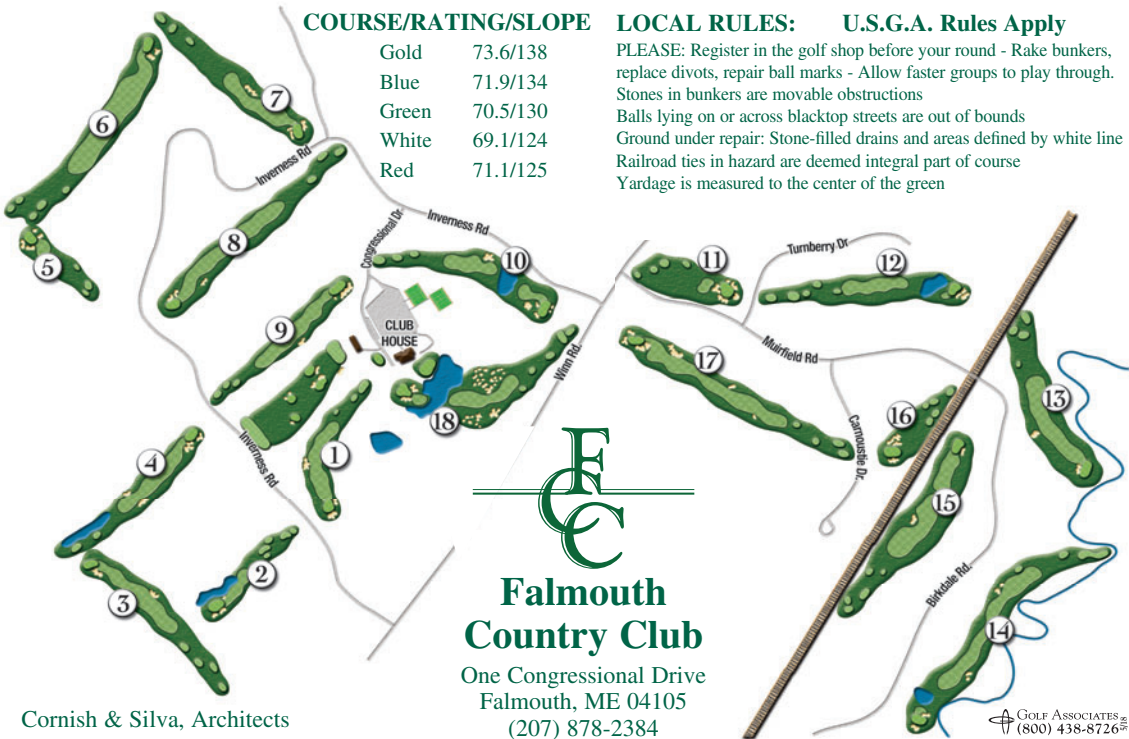

COURSE/RATING/SLOPE

Gold	73.6/138
Blue	71.9/134
Green	70.5/130
White	69.1/124
Red	71.1/125

LOCAL RULES: U.S.G.A. Rules Apply

PLEASE: Register in the golf shop before your round - Rake bunkers, replace divots, repair ball marks - Allow faster groups to play through.
 Stones in bunkers are movable obstructions
 Balls lying on or across blacktop streets are out of bounds
 Ground under repair: Stone-filled drains and areas defined by white line
 Railroad ties in hazard are deemed integral part of course
 Yardage is measured to the center of the green

**Falmouth
Country Club**

One Congressional Drive
 Falmouth, ME 04105
 (207) 878-2384

(207) 878-2864

CALL THE CLUBROOM TO ORDER
& PICK UP AT THE TURN

HOLE	GOLD	BLUE	GREEN	WHITE	PAR	HANDICAP	RED	HANDICAP					+/-	+/-	+/-
1	360	349	328	318	4	12	243	12					Away		
2	246	193	173	163	3	4	152	16					Tarn		
3	427	378	374	343	4	10	292	10					Composure		
4	415	385	375	365	4	2	321	6					Crozen Knotty		
5	203	191	177	167	3	16	125	18					Breathless		
6	513	479	476	452	5	14	390	4					Crestfallen		
7	404	393	367	366	4	6	317	8					Geronimo!		
8	512	498	483	445	5	8	418	2					Inverness Pass		
9	378	362	342	334	4	18	320	14					Reckoning		
OUT	3458	3228	3095	2973	36		2578								